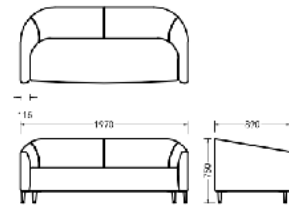

Elite Desk
EL2-2000L/R
Size: 2000W x 1800D x 753H mm

EL2-2200L/R
Size: 2200W x 1800D x 753H mm

EL2-2400L/R
Size: 2400W x 1800D x 753H mm

EL2-2600L/R
Size: 2600W x 1800D x 753H mm

Elite Desk
EL3-2000L/R
Size: 2000W x 2700D x 750H mm

Elite Meeting
EL1-C2812
Size: 2800W x 1200D x 750H mm

EL1-C3212
Size: 3200W x 1200D x 750H mm

Elite Meeting

Elite Meeting
EL2-C2010.
Size: 2000W x 1000D x 753H mm

EL2-C2412
Size: 2400W x 1200D x 753H mm

Elite Meeting
EL2-C2812
Size: 2800W x 1200D x 753H mm

EL2-C3212
Size: 3200W x 1200D x 753H mm

Elite Meeting

Elite系列

Elite Sofa

Elite Sofa
EL1-C810 SF
Size: 810W x 890D x 750H mm

Elite Sofa
EL1-C1390SF
Size: 1390W x 890D x 750H mm

Elite Sofa
EL1-C1970SF
Size: 1970W x 890D x 750H mm

Elite Tea table

Elite Cafe table
EL-C0606
Size: 600W x 600D x 500H mm

Elite Cafe table
EL-C1206
Size: 1200W x 600D x 450H mm

Elite Material

Veneer
山紋胡桃木木皮
WA-11 Walnut

Matt Lacquer
黑咖色啞光漆
SH-M01 Black Coffee