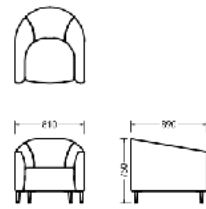

Elite Sofa
EL1-C810 SF
Size: 810W x 890D x 750H mm