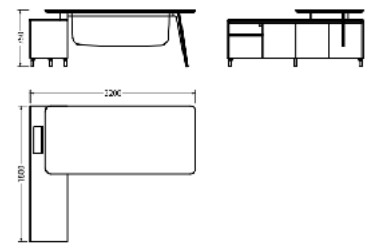

One Plus Cabinet System 吊掛背櫃

Elite系列

Elite Desk

Elite Desk
EL1-2000L/R
Size: 2000W x 1800D x 750H mm

EL1-2200L/R
Size: 2200W x 1800D x 750H mm

EL1-2400L/R
Size: 2400W x 1800D x 750H mm

EL1-2600L/R
Size: 2600W x 1800D x 750H mm

Elite Desk
EL2-2000L/R
Size: 2000W x 1800D x 753H mm

EL2-2200L/R
Size: 2200W x 1800D x 753H mm

EL2-2400L/R
Size: 2400W x 1800D x 753H mm

EL2-2600L/R
Size: 2600W x 1800D x 753H mm

Elite Desk
EL3-2000L/R
Size: 2000W x 2700D x 750H mm