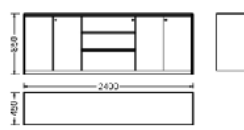

One Plus Cabinet System 吊掛背櫃

Elite系列

Elite Desk

Elite Desk
EL1-2000L/R
Size: 2000W x 1800D x 750H mm

EL1-2200L/R
Size: 2200W x 1800D x 750H mm

EL1-2400L/R
Size: 2400W x 1800D x 750H mm

EL1-2600L/R
Size: 2600W x 1800D x 750H mm

Elite Desk
EL2-2000L/R
Size: 2000W x 1800D x 753H mm

EL2-2200L/R
Size: 2200W x 1800D x 753H mm

EL2-2400L/R
Size: 2400W x 1800D x 753H mm

EL2-2600L/R
Size: 2600W x 1800D x 753H mm

Elite Desk
EL3-2000L/R
Size: 2000W x 2700D x 750H mm

EL3-2200L/R
Size: 2200W x 2700D x 750H mm

EL3-2400L/R
Size: 2400W x 2700D x 750H mm

EL3-2600L/R
Size: 2600W x 2700D x 750H mm

Elite Low Cabinet

Elite Back Cabinet

One Plus Back Cabinet

Elite Cabinet
EL1-SC1808
Size: 1800W x 450D x 850H mm

Elite Cabinet
EL1-SC2408
Size: 2400W x 450D x 850H mm

One Plus Cabinet
EL1.HECO3020
Size: 3000W x 450D x 2000H mm

Elite Meeting
EL1-C2010
Size: 2000W x 1000D x 750H mm

EL1-C2412
Size: 2400W x 1200D x 750H mm