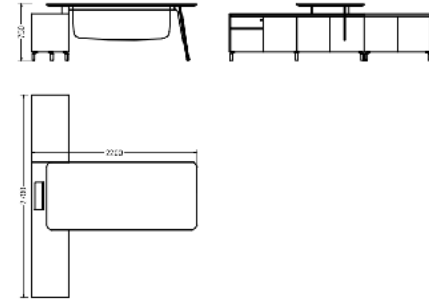

One Plus Cabinet System 吊掛背櫃

Elite系列

Elite Desk

Elite Desk
EL1-2000L/R
Size: 2000W x 1800D x 750H mm

EL1-2200L/R
Size: 2200W x 1800D x 750H mm

EL1-2400L/R
Size: 2400W x 1800D x 750H mm

EL1-2600L/R
Size: 2600W x 1800D x 750H mm

Elite Desk
EL2-2000L/R
Size: 2000W x 1800D x 753H mm

EL2-2200L/R
Size: 2200W x 1800D x 753H mm

EL2-2400L/R
Size: 2400W x 1800D x 753H mm

EL2-2600L/R
Size: 2600W x 1800D x 753H mm

Elite Desk
EL3-2000L/R
Size: 2000W x 2700D x 750H mm

EL3-2200L/R
Size: 2200W x 2700D x 750H mm

EL3-2400L/R
Size: 2400W x 2700D x 750H mm

EL3-2600L/R
Size: 2600W x 2700D x 750H mm

Elite Low Cabinet

Elite Back Cabinet

One Plus Back Cabinet

Elite Cabinet
EL1-SC1808
Size: 1800W x 450D x 850H mm