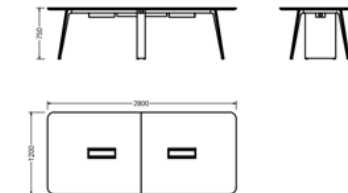

Elite Desk
EL2-2000L/R
Size: 2000W x 1800D x 753H mm

EL2-2200L/R
Size: 2200W x 1800D x 753H mm

EL2-2400L/R
Size: 2400W x 1800D x 753H mm

EL2-2600L/R
Size: 2600W x 1800D x 753H mm

Elite Desk
EL3-2000L/R
Size: 2000W x 2700D x 750H mm

EL3-2200L/R
Size: 2200W x 2700D x 750H mm

EL3-2400L/R
Size: 2400W x 2700D x 750H mm

EL3-2600L/R
Size: 2600W x 2700D x 750H mm

Elite Low Cabinet

Elite Back Cabinet

One Plus Back Cabinet

Elite Cabinet
EL1-SC1808
Size: 1800W x 450D x 850H mm

Elite Cabinet
EL1-SC2408
Size: 2400W x 450D x 850H mm

One Plus Cabinet
EL1.HECO3020
Size: 3000W x 450D x 2000H mm

Elite Meeting
EL1-C2010
Size: 2000W x 1000D x 750H mm

EL1-C2412
Size: 2400W x 1200D x 750H mm

Elite Meeting
EL1-C2812
Size: 2800W x 1200D x 750H mm

EL1-C3212
Size: 3200W x 1200D x 750H mm

Elite Meeting

Elite Meeting
EL2-C2010.
Size: 2000W x 1000D x 753H mm

EL2-C2412
Size: 2400W x 1200D x 753H mm

Elite Meeting
EL2-C2812
Size: 2800W x 1200D x 753H mm