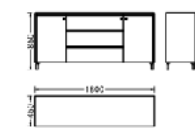

Elite Desk
EL2-2000L/R
Size: 2000W x 1800D x 753H mm

EL2-2200L/R
Size: 2200W x 1800D x 753H mm

EL2-2400L/R
Size: 2400W x 1800D x 753H mm

EL2-2600L/R
Size: 2600W x 1800D x 753H mm

Elite Desk
EL3-2000L/R
Size: 2000W x 2700D x 750H mm

EL3-2200L/R
Size: 2200W x 2700D x 750H mm

EL3-2400L/R
Size: 2400W x 2700D x 750H mm

EL3-2600L/R
Size: 2600W x 2700D x 750H mm

Elite Low Cabinet

Elite Back Cabinet

One Plus Back Cabinet

Elite Cabinet
EL1-SC1808
Size: 1800W x 450D x 850H mm

Elite Cabinet
EL1-SC2408
Size: 2400W x 450D x 850H mm

One Plus Cabinet
EL1.HECO3020
Size: 3000W x 450D x 2000H mm

Elite Meeting
EL1-C2010
Size: 2000W x 1000D x 750H mm

EL1-C2412
Size: 2400W x 1200D x 750H mm