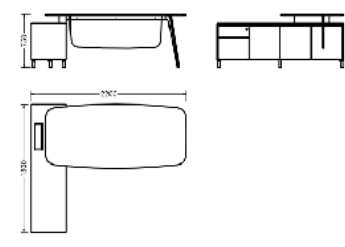

One Plus Cabinet System 吊掛背櫃

Elite系列

Elite Desk

Elite Desk
EL1-2000L/R
Size: 2000W x 1800D x 750H mm

EL1-2200L/R
Size: 2200W x 1800D x 750H mm

EL1-2400L/R
Size: 2400W x 1800D x 750H mm

EL1-2600L/R
Size: 2600W x 1800D x 750H mm

Elite Desk
EL2-2000L/R
Size: 2000W x 1800D x 753H mm

EL2-2200L/R
Size: 2200W x 1800D x 753H mm

EL2-2400L/R
Size: 2400W x 1800D x 753H mm

EL2-2600L/R
Size: 2600W x 1800D x 753H mm

Elite Desk
EL3-2000L/R
Size: 2000W x 2700D x 750H mm

EL3-2200L/R
Size: 2200W x 2700D x 750H mm

EL3-2400L/R
Size: 2400W x 2700D x 750H mm

EL3-2600L/R
Size: 2600W x 2700D x 750H mm

Elite Low Cabinet

Elite Back Cabinet

One Plus Back Cabinet

Elite Cabinet
EL1-SC1808
Size: 1800W x 450D x 850H mm