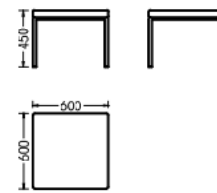

Elite Cabinet
EL1-SC2408
Size: 2400W x 450D x 850H mm

One Plus Cabinet
EL1.HECO3020
Size: 3000W x 450D x 2000H mm

Elite Meeting
EL1-C2010
Size: 2000W x 1000D x 750H mm

EL1-C2412
Size: 2400W x 1200D x 750H mm

Elite Meeting
EL1-C2812
Size: 2800W x 1200D x 750H mm

EL1-C3212
Size: 3200W x 1200D x 750H mm

Elite Meeting

Elite Meeting
EL2-C2010.
Size: 2000W x 1000D x 753H mm

EL2-C2412
Size: 2400W x 1200D x 753H mm

Elite Meeting
EL2-C2812
Size: 2800W x 1200D x 753H mm

EL2-C3212
Size: 3200W x 1200D x 753H mm

Elite Meeting

Elite系列

Elite Sofa

Elite Sofa
EL1-C810 SF
Size: 810W x 890D x 750H mm

Elite Sofa
EL1-C1390SF
Size: 1390W x 890D x 750H mm

Elite Sofa
EL1-C1970SF
Size: 1970W x 890D x 750H mm

Elite Tea table

Elite Cafe table
EL-C0606
Size: 600W x 600D x 500H mm

Elite Cafe table
EL-C1206
Size: 1200W x 600D x 450H mm

Elite Material

Veneer
山紋胡桃木木皮
WA-11 Walnut

Matt Lacquer
黑咖色啞光漆
SH-M01 Black Coffee