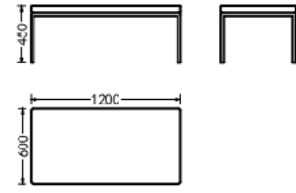

Elite Meeting
EL1-C2812
Size: 2800W x 1200D x 750H mm

EL1-C3212
Size: 3200W x 1200D x 750H mm

Elite Meeting

Elite Meeting
EL2-C2010.
Size: 2000W x 1000D x 753H mm

EL2-C2412
Size: 2400W x 1200D x 753H mm

Elite Meeting
EL2-C2812
Size: 2800W x 1200D x 753H mm

EL2-C3212
Size: 3200W x 1200D x 753H mm

Elite Meeting

Elite系列

Elite Sofa

Elite Sofa
EL1-C810 SF
Size: 810W x 890D x 750H mm

Elite Sofa
EL1-C1390SF
Size: 1390W x 890D x 750H mm

Elite Sofa
EL1-C1970SF
Size: 1970W x 890D x 750H mm

Elite Tea table

Elite Cafe table
EL-C0606
Size: 600W x 600D x 500H mm

Elite Cafe table
EL-C1206
Size: 1200W x 600D x 450H mm

Elite Material

Veneer
山紋胡桃木木皮
WA-11 Walnut

Matt Lacquer
黑咖色啞光漆
SH-M01 Black Coffee