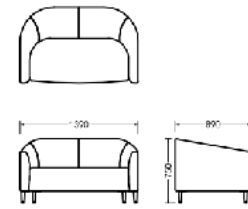

Elite Desk
EL2-2000L/R
Size: 2000W x 1800D x 753H mm

EL2-2200L/R
Size: 2200W x 1800D x 753H mm

EL2-2400L/R
Size: 2400W x 1800D x 753H mm

EL2-2600L/R
Size: 2600W x 1800D x 753H mm

Elite Desk
EL3-2000L/R
Size: 2000W x 2700D x 750H mm

Elite Meeting
EL1-C2812
Size: 2800W x 1200D x 750H mm

EL1-C3212
Size: 3200W x 1200D x 750H mm

Elite Meeting

Elite Meeting
EL2-C2010.
Size: 2000W x 1000D x 753H mm

EL2-C2412
Size: 2400W x 1200D x 753H mm

Elite Meeting
EL2-C2812
Size: 2800W x 1200D x 753H mm

EL2-C3212
Size: 3200W x 1200D x 753H mm

Elite Meeting

Elite系列

Elite Sofa

Elite Sofa
EL1-C810 SF
Size: 810W x 890D x 750H mm

Elite Sofa
EL1-C1390SF
Size: 1390W x 890D x 750H mm

Elite Sofa
EL1-C1970SF
Size: 1970W x 890D x 750H mm

Elite Tea table

Elite Cafe table
EL-C0606
Size: 600W x 600D x 500H mm

Elite Cafe table
EL-C1206
Size: 1200W x 600D x 450H mm

Elite Material

Veneer
山紋胡桃木木皮
WA-11 Walnut

Matt Lacquer
黑咖色啞光漆
SH-M01 Black Coffee