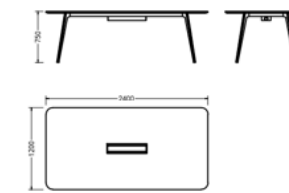

Elite Desk
EL2-2000L/R
Size: 2000W x 1800D x 753H mm

EL2-2200L/R
Size: 2200W x 1800D x 753H mm

EL2-2400L/R
Size: 2400W x 1800D x 753H mm

EL2-2600L/R
Size: 2600W x 1800D x 753H mm

Elite Desk
EL3-2000L/R
Size: 2000W x 2700D x 750H mm

EL3-2200L/R
Size: 2200W x 2700D x 750H mm

EL3-2400L/R
Size: 2400W x 2700D x 750H mm

EL3-2600L/R
Size: 2600W x 2700D x 750H mm

Elite Low Cabinet

Elite Back Cabinet

One Plus Back Cabinet

Elite Cabinet
EL1-SC1808
Size: 1800W x 450D x 850H mm

Elite Cabinet
EL1-SC2408
Size: 2400W x 450D x 850H mm

One Plus Cabinet
EL1.HECO3020
Size: 3000W x 450D x 2000H mm

Elite Meeting
EL1-C2010
Size: 2000W x 1000D x 750H mm

EL1-C2412
Size: 2400W x 1200D x 750H mm

Elite Meeting
EL1-C2812
Size: 2800W x 1200D x 750H mm

EL1-C3212
Size: 3200W x 1200D x 750H mm

Elite Meeting

Elite Meeting
EL2-C2010.
Size: 2000W x 1000D x 753H mm

EL2-C2412
Size: 2400W x 1200D x 753H mm

Elite Meeting
EL2-C2812
Size: 2800W x 1200D x 753H mm