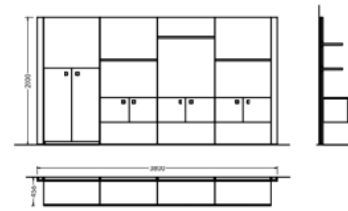

Elite Desk
EL2-2000L/R
Size: 2000W x 1800D x 753H mm

EL2-2200L/R
Size: 2200W x 1800D x 753H mm

EL2-2400L/R
Size: 2400W x 1800D x 753H mm

EL2-2600L/R
Size: 2600W x 1800D x 753H mm

Elite Desk
EL3-2000L/R
Size: 2000W x 2700D x 750H mm

EL3-2200L/R
Size: 2200W x 2700D x 750H mm

EL3-2400L/R
Size: 2400W x 2700D x 750H mm

EL3-2600L/R
Size: 2600W x 2700D x 750H mm

Elite Low Cabinet

Elite Back Cabinet

One Plus Back Cabinet

Elite Cabinet
EL1-SC1808
Size: 1800W x 450D x 850H mm

Elite Cabinet
EL1-SC2408
Size: 2400W x 450D x 850H mm

One Plus Cabinet
EL1.HECO3020
Size: 3000W x 450D x 2000H mm

Elite Meeting
EL1-C2010
Size: 2000W x 1000D x 750H mm

EL1-C2412
Size: 2400W x 1200D x 750H mm

Elite Meeting
EL1-C2812
Size: 2800W x 1200D x 750H mm

EL1-C3212
Size: 3200W x 1200D x 750H mm

Elite Meeting

Elite Meeting
EL2-C2010.
Size: 2000W x 1000D x 753H mm

EL2-C2412
Size: 2400W x 1200D x 753H mm

Elite Meeting
EL2-C2812
Size: 2800W x 1200D x 753H mm